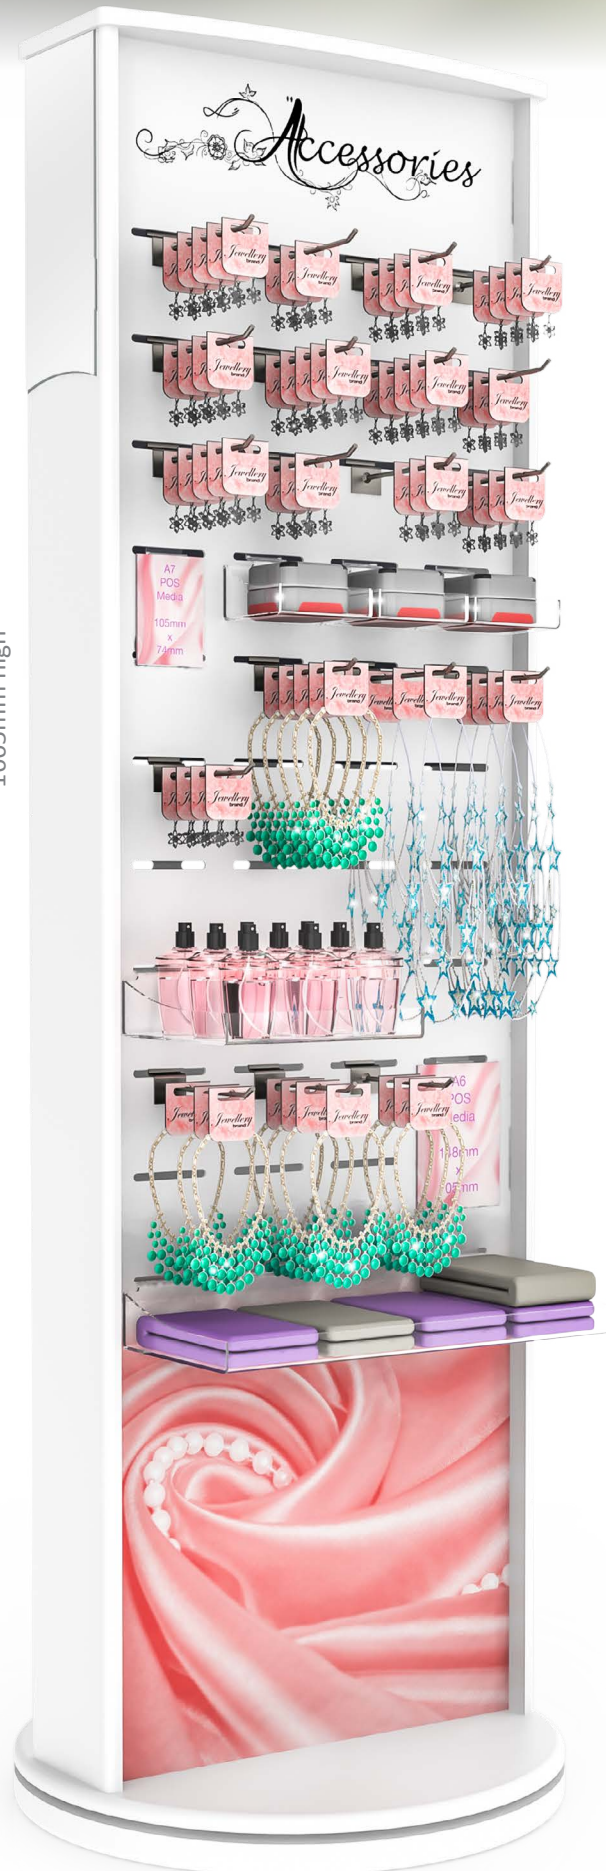

# FOOTWEAR & ACCESSORIES DISPLAYS

- 3mm clear acrylic
- label size: 250 x 45mm
- 20pcs/carton

**Slatwall Shoe Display**  
10K06|AB001

- clear PVC
- 100pcs/carton per size
- calf boot 150mm
- full boot 317mm

## Jewellery Display Cabinet

10K06|AB015

- Freestanding with rotating base
- Available in white or black sprayed wood
- Supplied with mirror acrylic on side panels
- Rotates 360°
- 5 complete stands minimum ordering quantity
- Pegs not included
- Printed artwork/branding optional extra (enquire with Kyta)

### Optional Extra Attachments

A7 Sleeve

A6 Sleeve

quarter tray

half tray

full tray

1665mm high

500mm wide