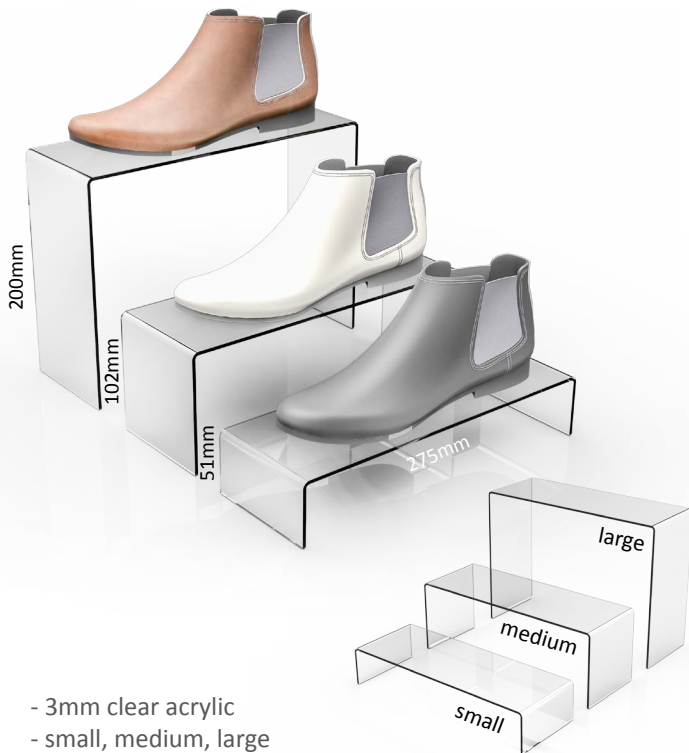

# FOOTWEAR & ACCESSORIES DISPLAYS

- 3mm clear acrylic
- label size: 250 x 45mm
- 20pcs/carton

**Slatwall Shoe Display**  
10K06|AB001

- clear PVC
- 100pcs/carton per size
- calf boot 150mm
- full boot 317mm

### 2 Tier Stepped Shoe Stand

10K06 | AB003

- 3mm clear acrylic
- clear & black
- 20pcs/carton per size

### Black & Clear Shoe Stands

10K06 | AB004

- 3mm clear acrylic
- small, medium, large
- 20pcs/carton per size