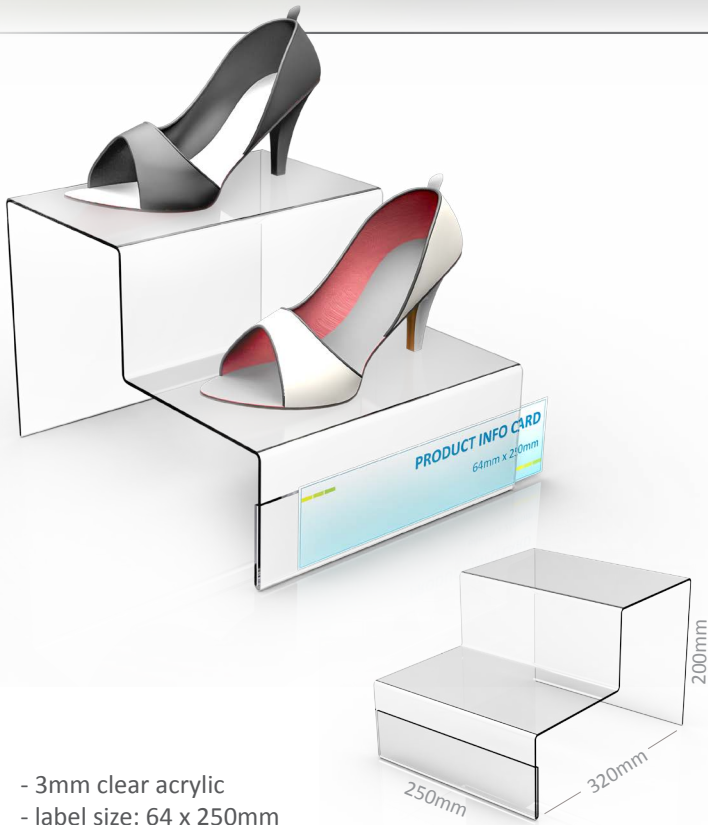

# FOOTWEAR & ACCESSORIES DISPLAYS

- 3mm clear acrylic
- label size: 250 x 45mm
- 20pcs/carton

**Slatwall Shoe Display**  
10K06|AB001

- clear PVC
- 100pcs/carton per size
- calf boot 150mm
- full boot 317mm

**Boot Fillers** (display boots upright)  
10K06|AB007

- 3mm Clear Acrylic
- A5 Portrait or Landscape
- A4 Portrait or Landscape
- 20pcs per carton per size

**Slatwall POS holders (A4 & A5)**

- 10K06|AB009 - A4P    10K06|AB009 - A5P
- 10K06|AB009 - A4L    10K06|AB009 - A5L

- 3mm clear acrylic
- label size: 64 x 250mm
- 20pcs/carton per size

### Single Step Shoe Stands

10K06 | AB002

- 3mm Clear Acrylic
- 20pcs/carton per size
- short 70 x 100 x 260mm
- tall 130 x 100 x 272mm