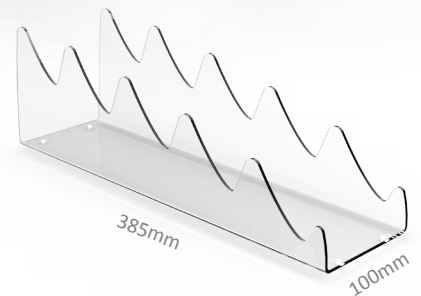

Wallet Stand

10K06|AB010