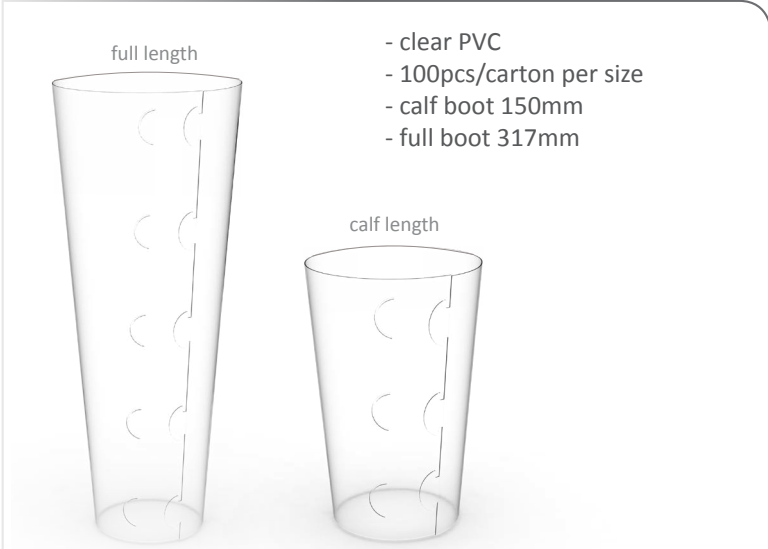

# FOOTWEAR & ACCESSORIES DISPLAYS

- 3mm clear acrylic
- label size: 250 x 45mm
- 20pcs/carton

**Slatwall Shoe Display**  
10K06|AB001

- clear PVC
- 100pcs/carton per size
- calf boot 150mm
- full boot 317mm

- 3mm clear acrylic
- label size: 64 x 250mm
- 20pcs/carton per size