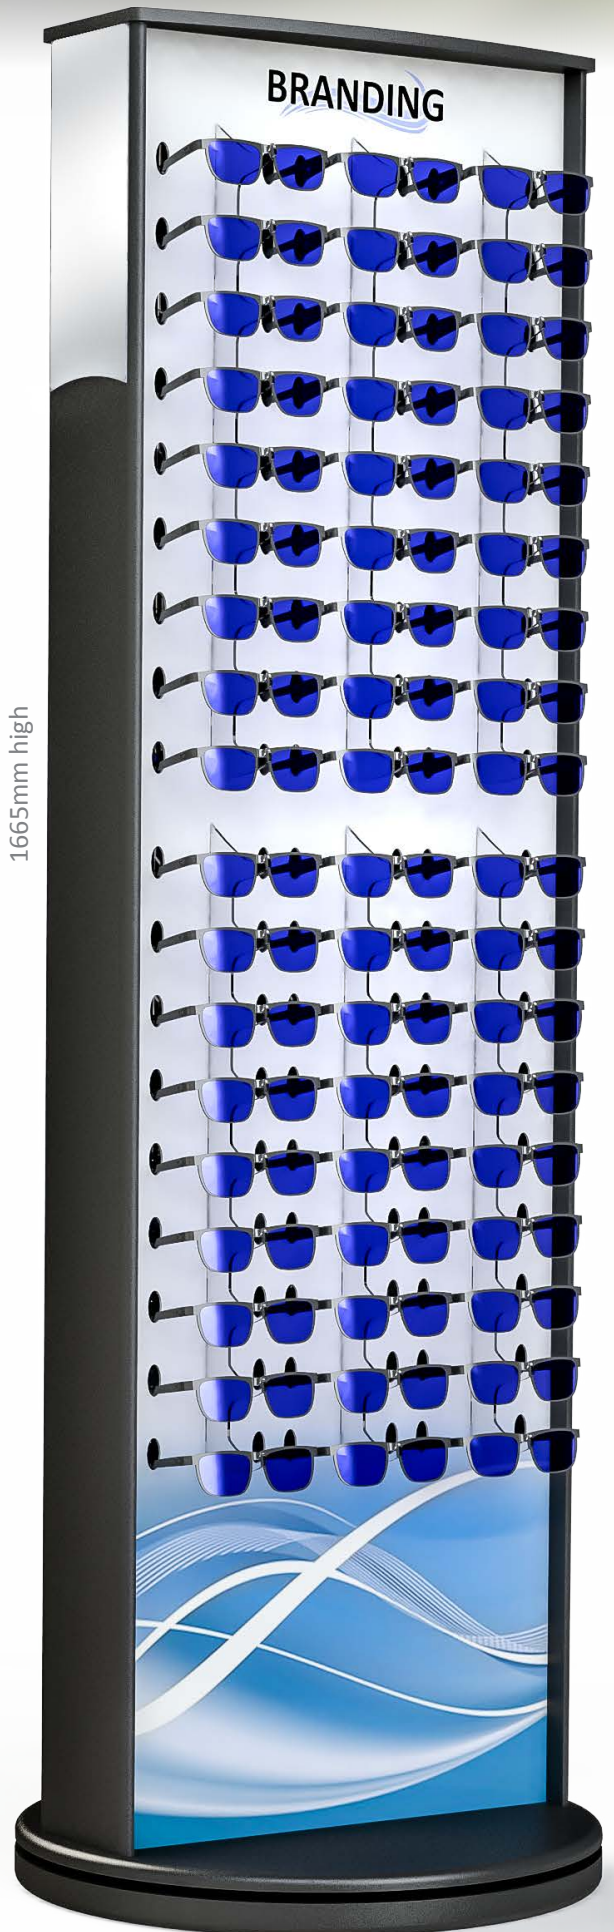

1665mm high