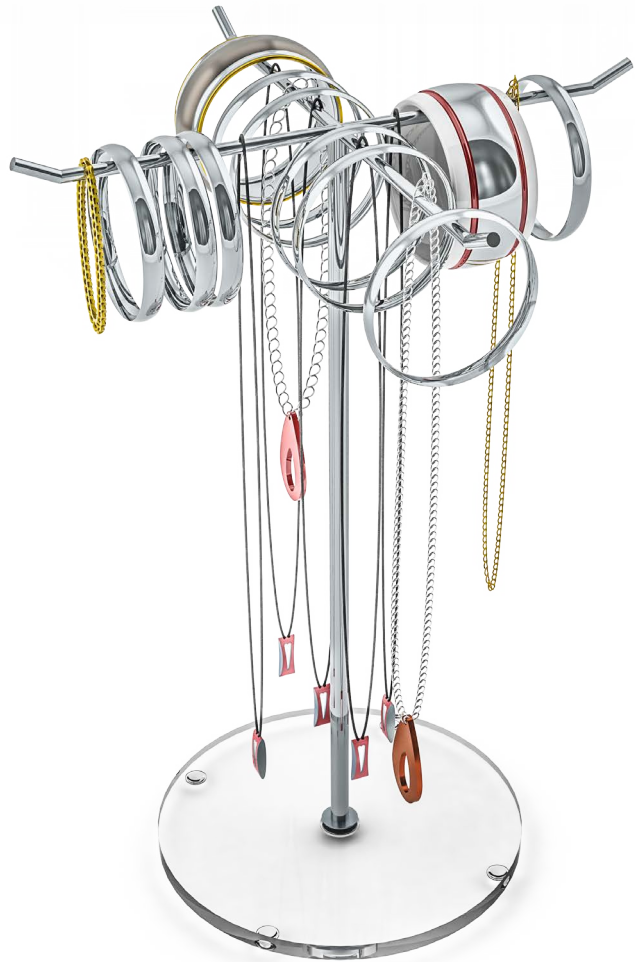

# FOOTWEAR & ACCESSORIES DISPLAYS

- 3mm clear acrylic
- label size: 250 x 45mm
- 20pcs/carton

**Slatwall Shoe Display**  
10K06|AB001

- clear PVC
- 100pcs/carton per size
- calf boot 150mm
- full boot 317mm

### Single Step Shoe Stands

10K06 | AB002

- 3mm Clear Acrylic
- 20pcs/carton per size
- short 70 x 100 x 260mm
- tall 130 x 100 x 272mm

### Slanted Shoe Stands

10K06 | AB005

**B CH**

- 10mm Clear Acrylic Base
- Chrome or Black metal upright
- 10pcs per colour min ordering quantity

### Round Base Jewellery Stand

10K06|AB013

**B CH**

- 10mm Clear Acrylic Base
- Chrome or Black metal upright
- 5pcs per colour min ordering quantity