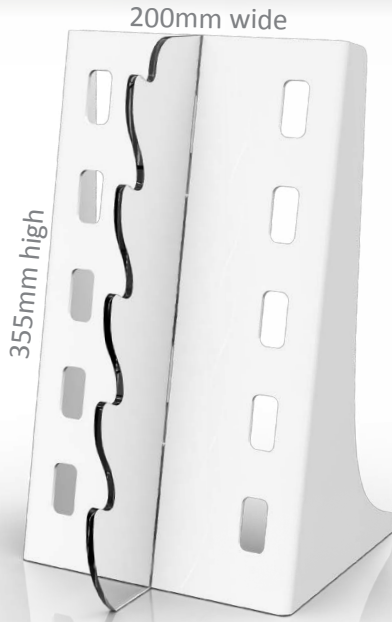

- 3mm Clear & White Acrylic
- 10pcs min ordering quantity

Sunglass Counter Stand

10K06|AB011