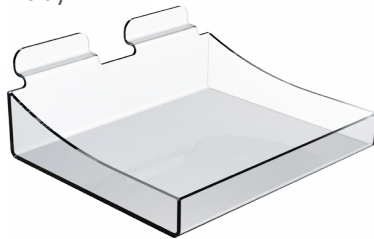

### Optional Extra Attachments

A7 Sleeve

A6 Sleeve

quarter tray

half tray

full tray

1665mm high

500mm wide